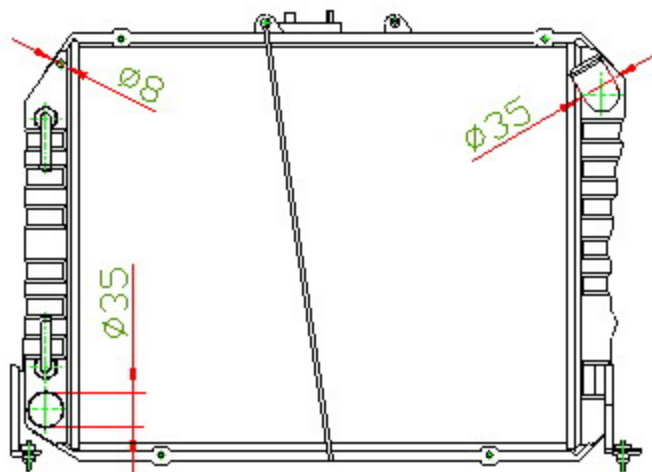

12186

CARTYPE: HIACE'90-98(D) AT

CORE SIZE: BC 490 x 398 x 49

CORE SIZE:

OEM: 16400-75350

DPI:

CARTON: 66*18.7*53

TANK SIZE: 408*65.5

OIL COOLER:250