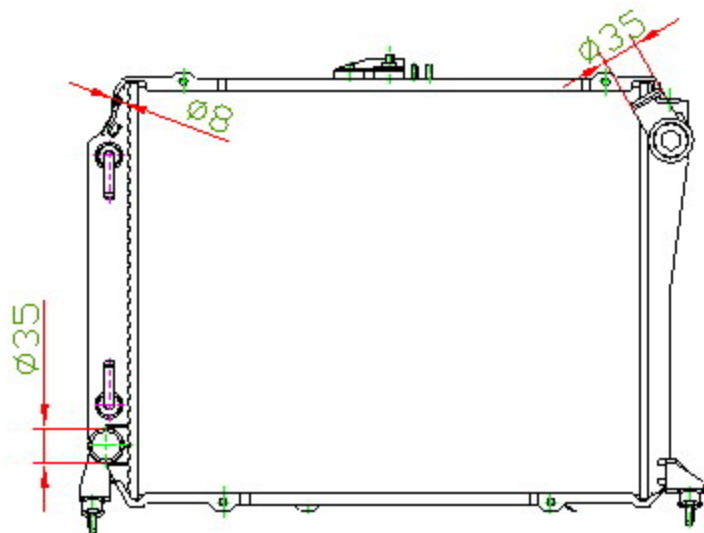

12188

CARTYPE: HIACE(DIESEL) AT
CORE SIZE: PC 505 x 398 x 32
CORE SIZE: PA 505 x 398 x 26/32
OEM: 16400-5B750

DPI:
CARTON: 65*20.5*55.5
TANK SIZE: 416.5*69
OIL COOLER:250