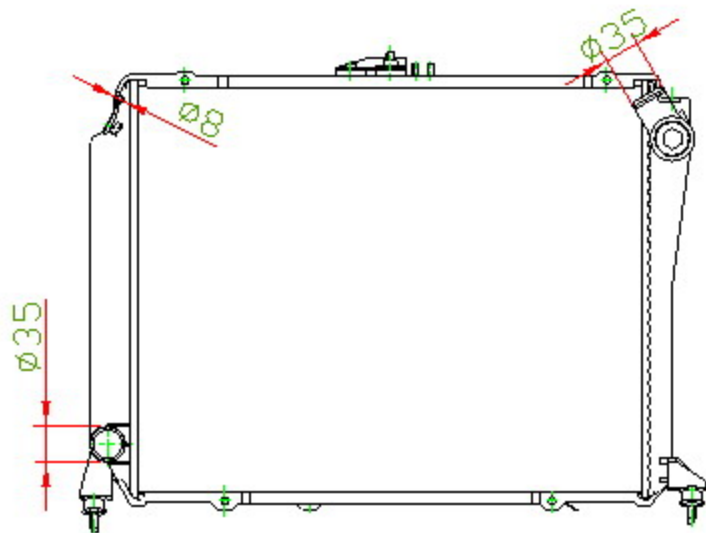

12189

CARTYPE: HIACE(DIESEL) MT
CORE SIZE: PC 505 x 398 x 32
CORE SIZE: PA 505 x 398 x 32
OEM: 16400-54750/51.2.3.4 /5B740

DPI:
CARTON: 65*19*55.5
TANK SIZE: 416.5*69
OIL COOLER: