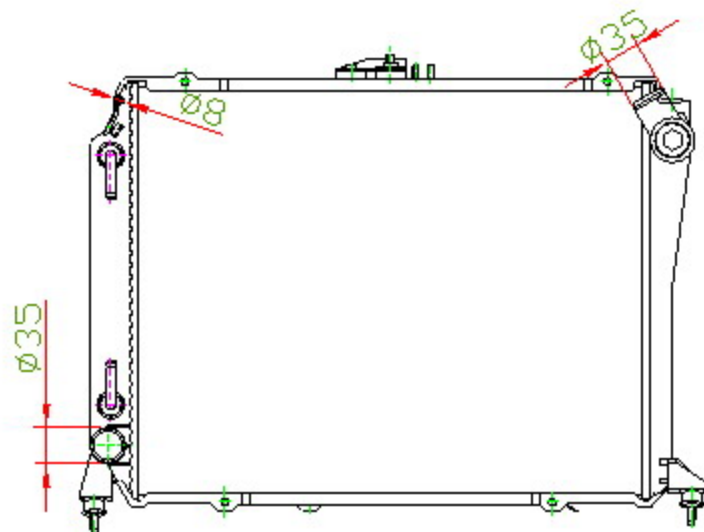

12190

CARTYPE: HIACE(DIESEL) AT

CORE SIZE: PC 505 x 398 x 49

CORE SIZE: PA 505 x 398 x 36/40/48

OEM: 16400-5B750

DPI:

CARTON: 65*20.5*55.5

TANK SIZE: 416.5*69

OIL COOLER:250