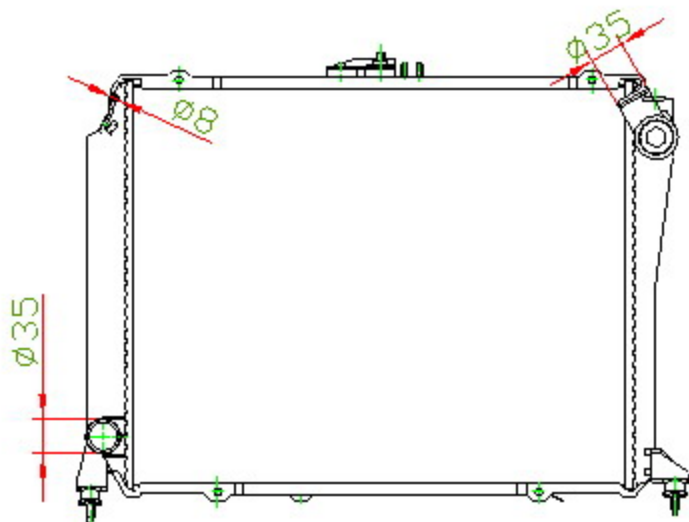

12191

CARTYPE: HIACE(DIESEL) MT

CORE SIZE: PC 505 x 398 x 49

CORE SIZE: PA 505 x 398 x 36/ 40

OEM: 16400-54750/51.2.3.4 /5B740/5B741

DPI:

CARTON: 65*20.5*55.5

TANK SIZE: 416.5*69