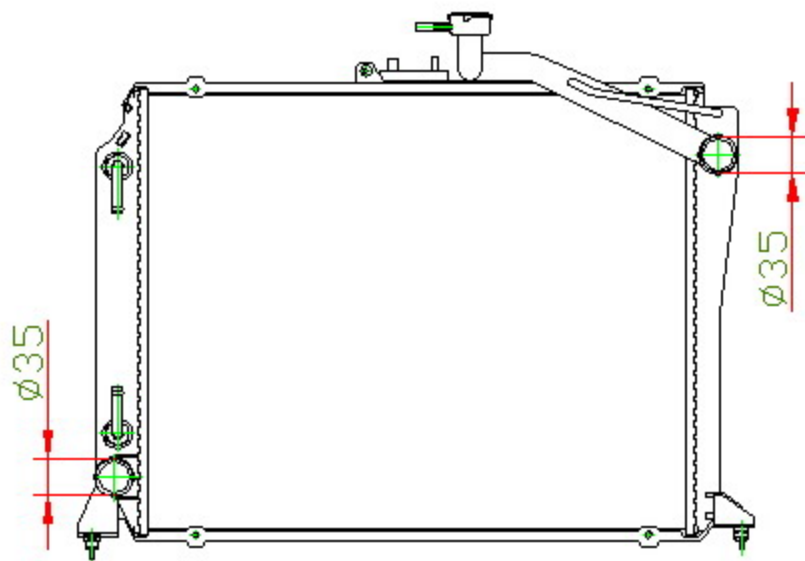

12192

CARTYPE: HIACE (GAS) AT
CORE SIZE: PC 505 x 398 x 32
CORE SIZE: PA 505 x 398 x 32
OEM: 16400-75350

DPI:
CARTON: 74.5*19*55
TANK SIZE: 416.5*69
OIL COOLER:250