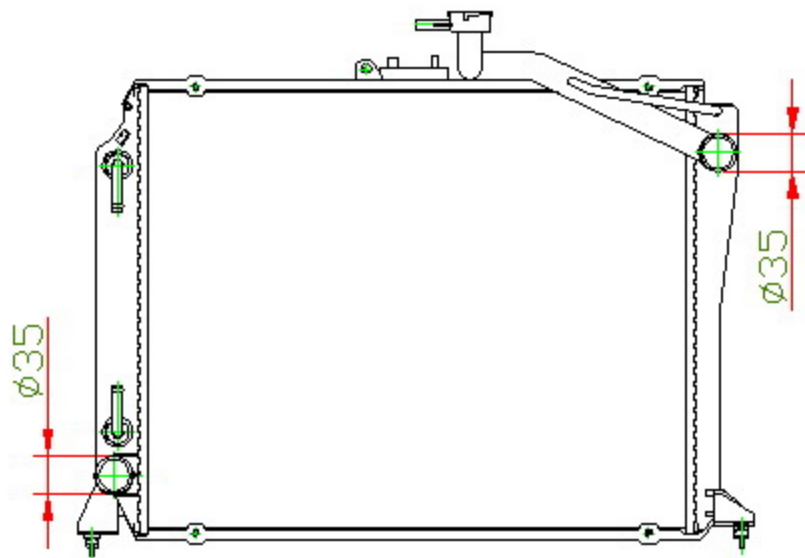

12194

CARTYPE: HIACE (GAS) AT
CORE SIZE: PC 505 x 398 x 49
CORE SIZE: PA 505 x 398 x 36/ 40
OEM: 16400-75350

DPI:
CARTON: 65*25.5*60.8
TANK SIZE: 416.5*69
OIL COOLER:250