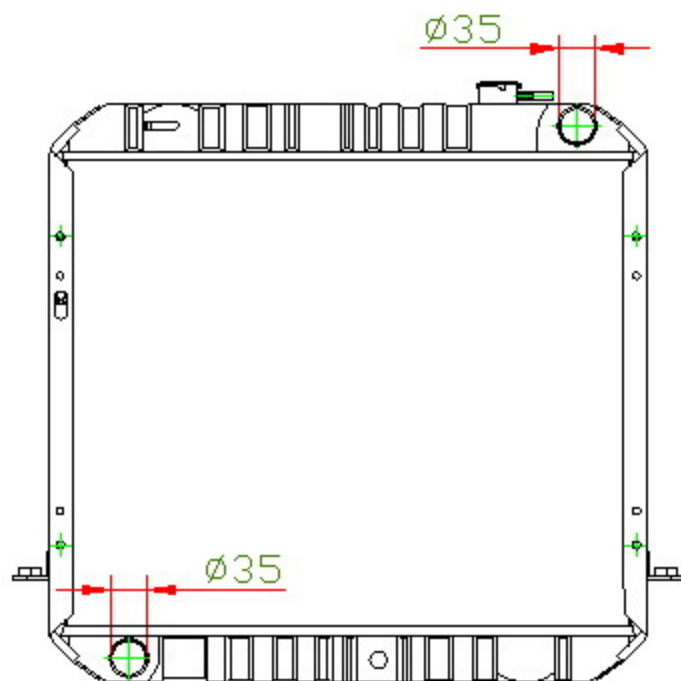

12196

CARTYPE: DYNA'80-86 YY61(农夫) MT

CORE SIZE: BC 438 x 518 x 32

CORE SIZE:

OEM:

DPI:

CARTON: 66.5*12.7*61

TANK SIZE: 532*46