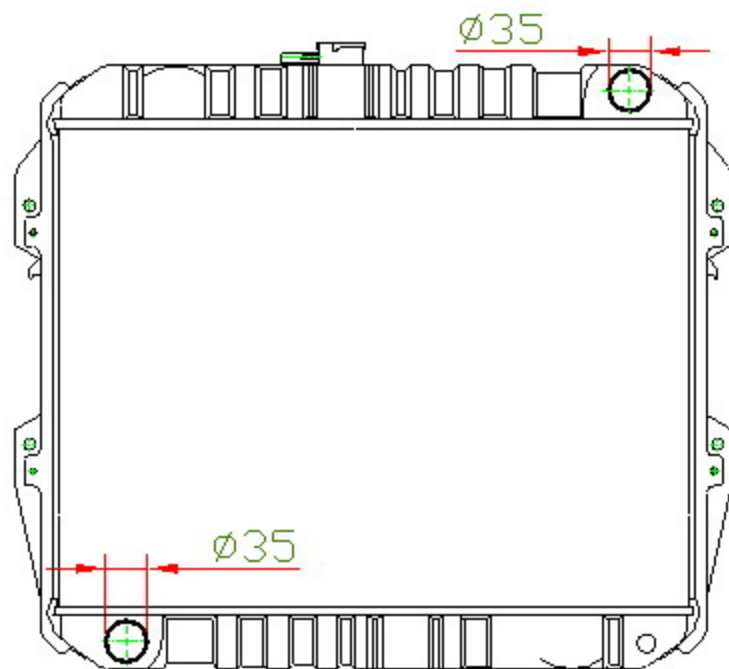

12198

CARTYPE: HILUX RN60/ 65/106 YN106/110 MT DPI:

CORE SIZE: BC 400 x 518 x 32/37

CORE SIZE: PA 400 x 518 x 26/32

OEM: 16400-35350/71080/81

CARTON: 63.5\*13.7\*57.5

TANK SIZE: 532\*46

OIL COOLER: