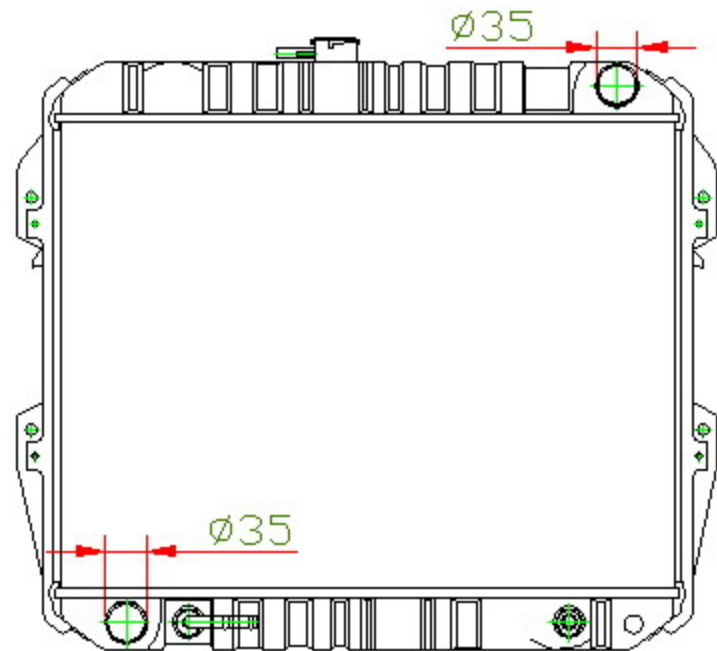

12199

CARTYPE: HILUX RN60/ 65 AT

CORE SIZE: BC 400 x 518 x 32

CORE SIZE: PA 400 x 518 x 32

OEM: 16400-35360

DPI: 945

CARTON: 63.5*13.7*57.5

TANK SIZE: 532*46