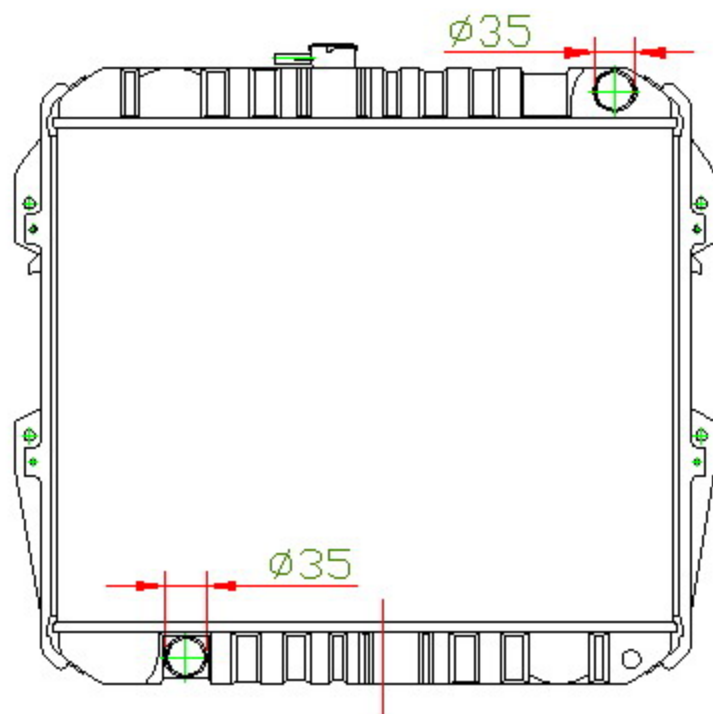

12200

CARTYPE: HILUX PICKUP'86-93 MT

CORE SIZE: BC 425 x 518 x 32

CORE SIZE: PA 425 x 518 x 32

OEM:16400-35370

DPI:

CARTON: 63.5*13.7*60

TANK SIZE: 532*46