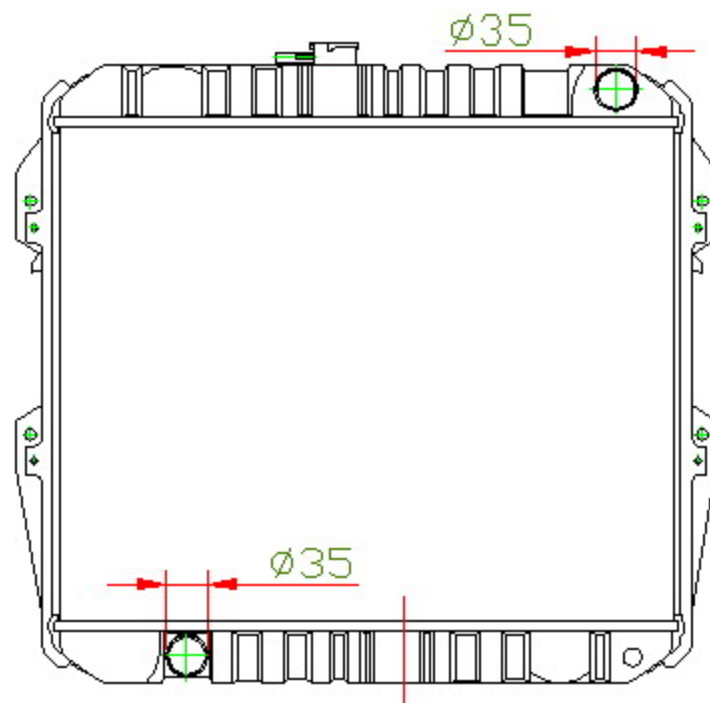

12201

CARTYPE: HILUX PICKUP'86-93 MT

CORE SIZE: BC 425 x 518 x 32

CORE SIZE: PA 425 x 518 x 32

OEM:

DPI:

CARTON: 63.5\*13.7\*60

TANK SIZE: 532\*46