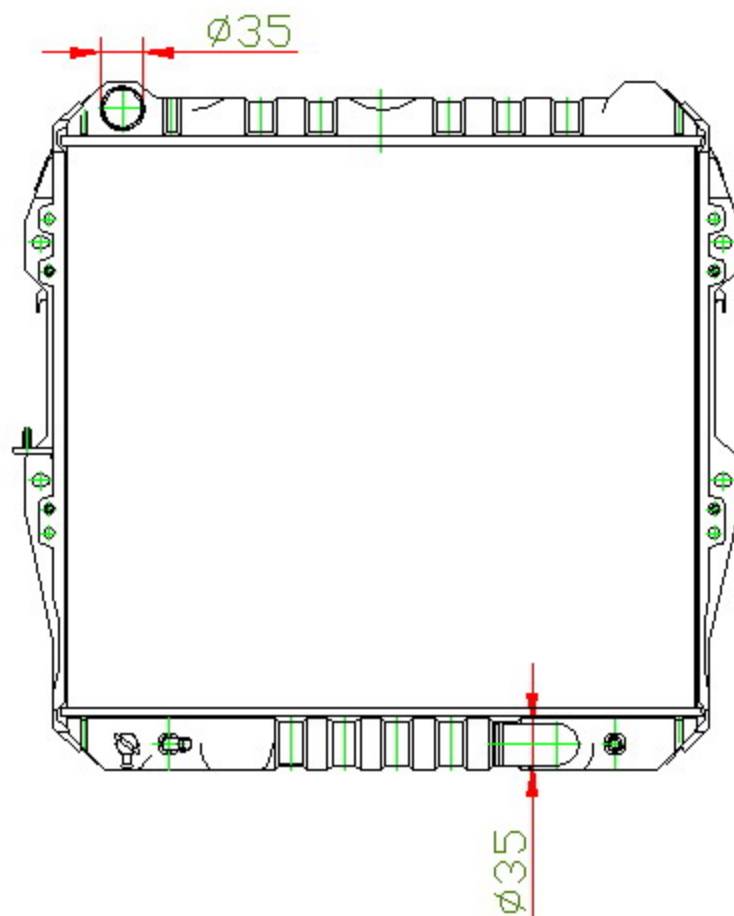

12202

CARTYPE: HILUX 2.4 '88-93 AT  
CORE SIZE: BC 472 x 528 x 37/49  
CORE SIZE:  
OEM: 16400-

DPI:  
CARTON: 63.5\*13.7\*63  
TANK SIZE: 536\*61  
OIL COOLER:375