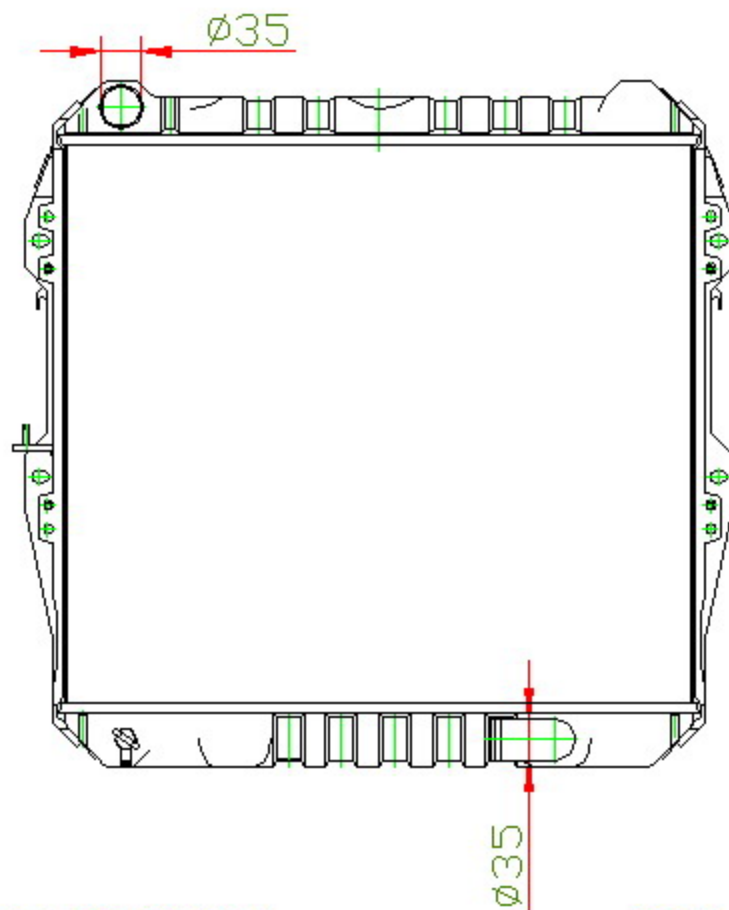

12203

CARTYPE: HILUX 2.4 '88-93 MT

CORE SIZE: BC 472 x 528 x 49

CORE SIZE:

OEM: 16400-

DPI:

CARTON: 65*13.7*63

TANK SIZE: 536*61