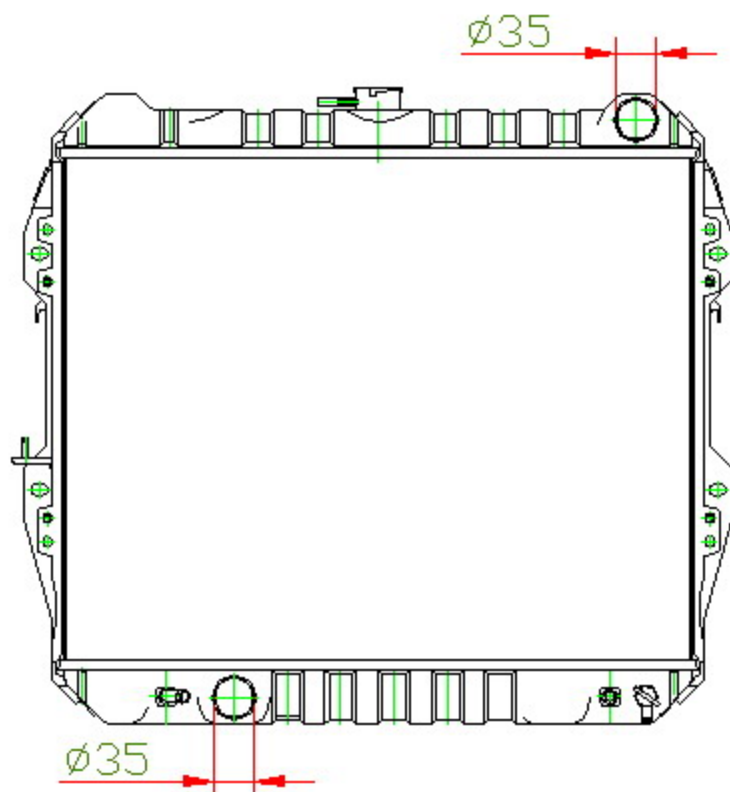

12204

CARTYPE: HILUX 2.0 LN55 AT

CORE SIZE: BC 425 x 528 x 32

CORE SIZE:

OEM: 16400-

DPI: 147

CARTON: 65*13.7*60

TANK SIZE: 536*61

OIL COOLER:375