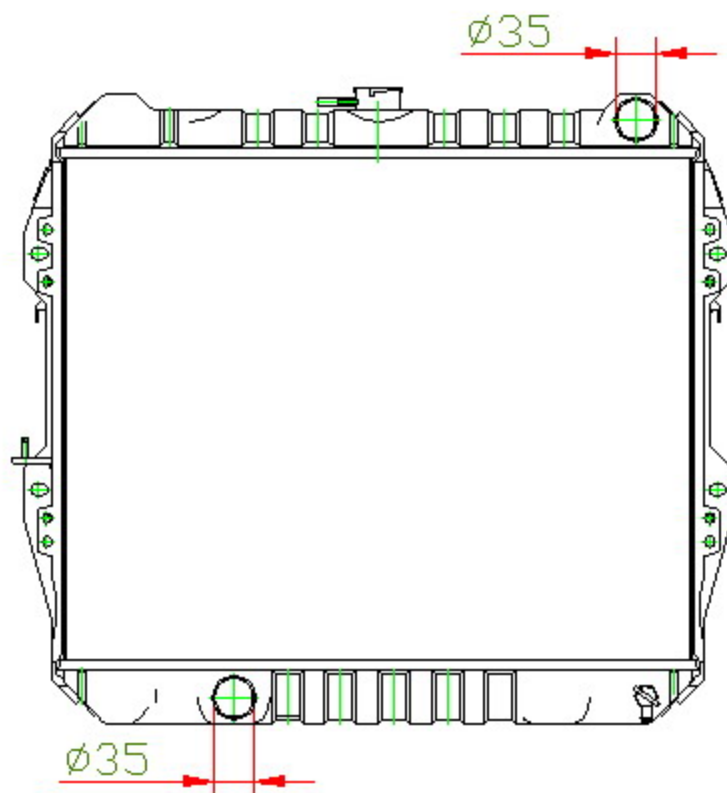

12205

CARTYPE: HILUX 2.0 LN55 MT

CORE SIZE: BC 425 x 528 x 32

CORE SIZE:

OEM: 16400-35290

DPI: 147

CARTON: 65*13.7*58

TANK SIZE: 536*61