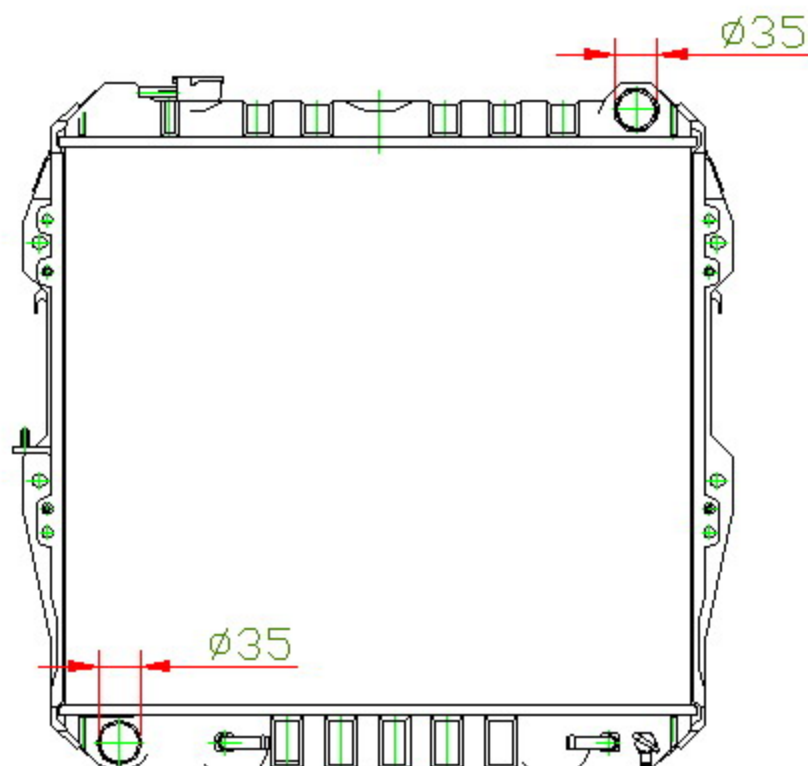

12206

CARTYPE: HILUX 3.0 '89-93 VZN130 AT

CORE SIZE: BC 472 x 528 x 37/49

CORE SIZE:

OEM: 16400-65041

DPI: 50

CARTON: 65*13.7*63

TANK SIZE: 536*61

OIL COOLER:325