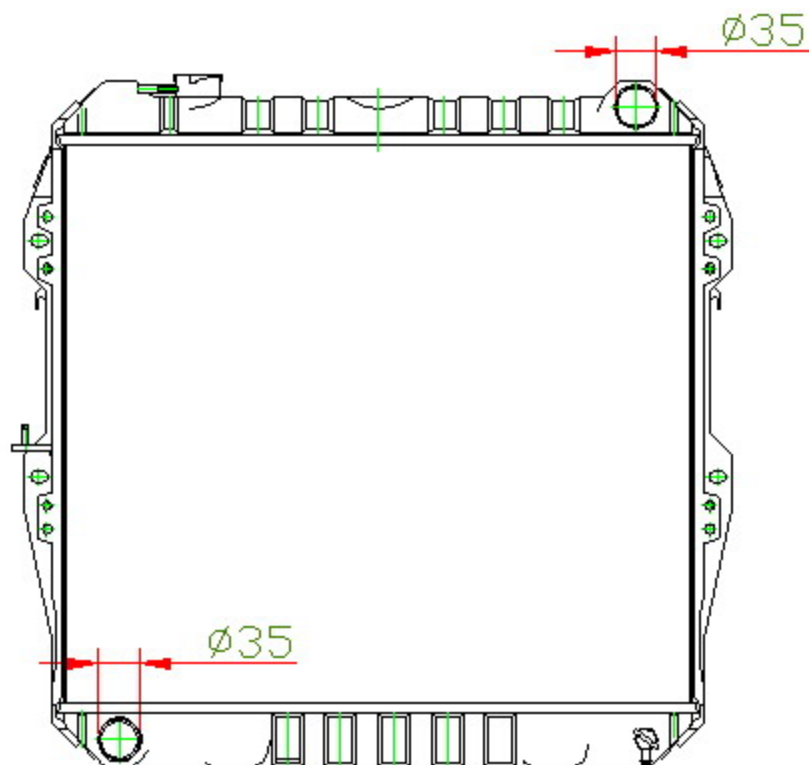

12207

CARTYPE: HILUX 3.0 '89-93 V6 YZN130 MT

DPI: 50

CORE SIZE: BC 472 x 528 x 49

CARTON: 65\*13.7\*63

CORE SIZE:

TANK SIZE: 536\*61

OEM: 16400-65040/1 65100