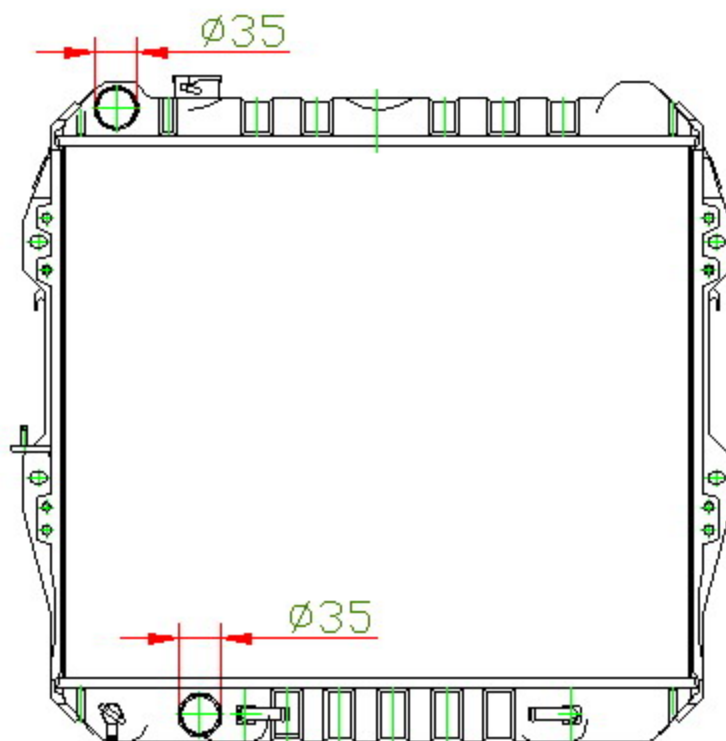

12208

CARTYPE: HILUX 2.4/ 3.0 '89 LN85(D) LN13# AT DPI:

CORE SIZE: BC 450x 528 x 49

CORE SIZE:

OEM: 16400-54630

CARTON: 65*13.7*60

TANK SIZE: 536*61

OIL COOLER:275