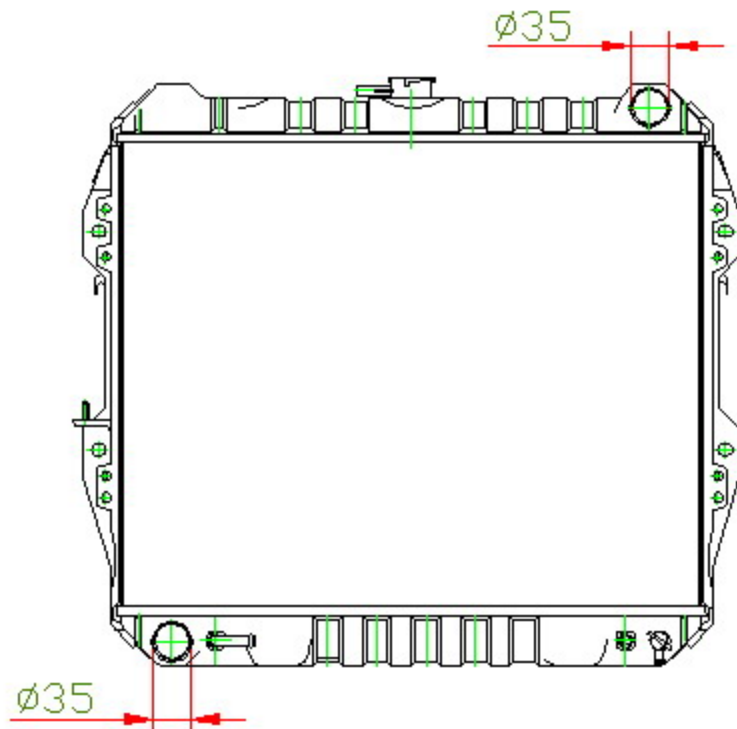

12210

CARTYPE: HILUX 2.4 '84-90 CG2 RN130 AT

CORE SIZE: BC 425 x 528 x32/ 49

CORE SIZE:

OEM: 16400-35290

DPI: 147

CARTON: 65*13.7*58

TANK SIZE: 536*61

OIL COOLER:325