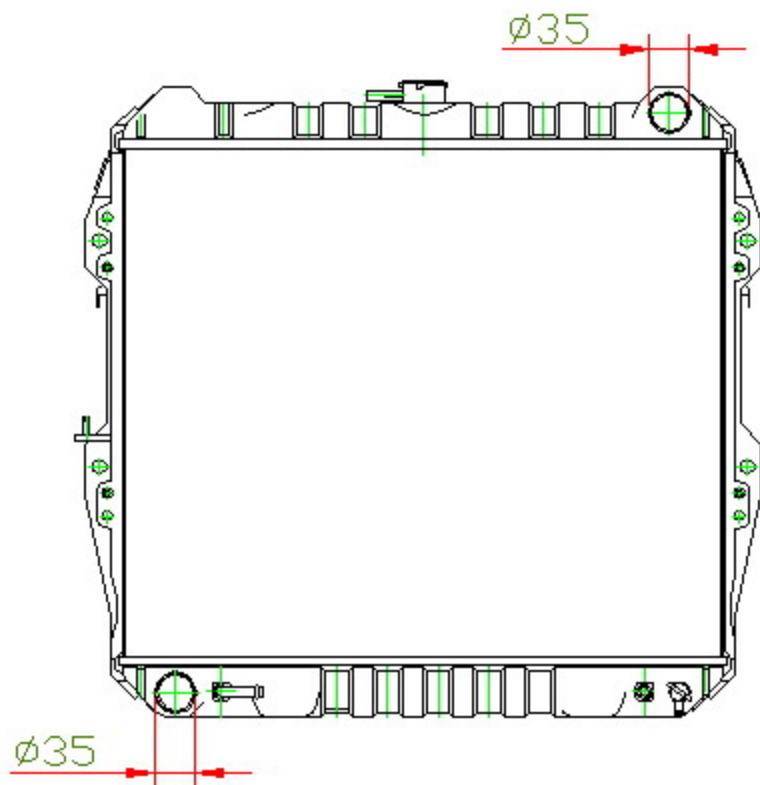

12212

CARTYPE: HILUX 2.4 '89 LN65(G) AT

CORE SIZE: BC 450 x 528 x 37/49

CORE SIZE:

OEM: 16400-35520

DPI: 1430

CARTON: 65*13.7*60

TANK SIZE: 536*61

OIL COOLER:325