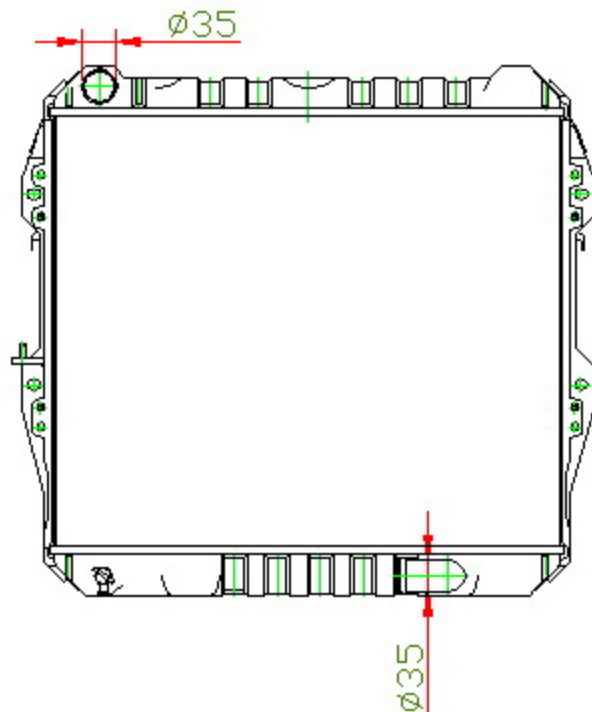

12214

CARTYPE: HILUX MT

CORE SIZE: BC 450 x 528 x 49

CORE SIZE:

OEM:

DPI:

CARTON: 65*13.7*60

TANK SIZE: 536*61