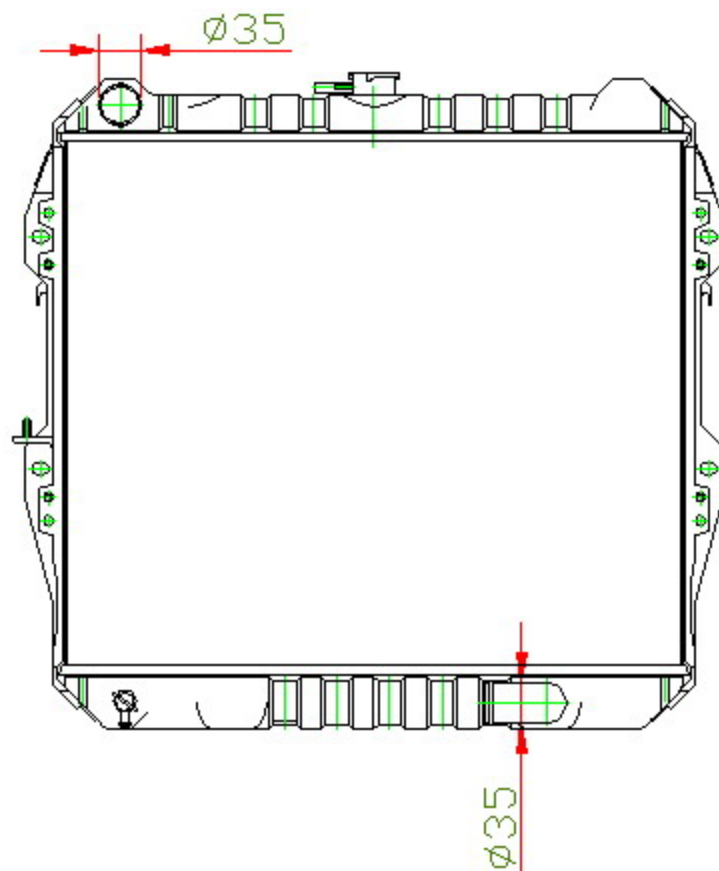

12215

CARTYPE: HILUX 2.4 '88-97 MT

CORE SIZE: BC 450 x 528 x 49

CORE SIZE:

OEM:

DPI:

CARTON: 65\*13.7\*60

TANK SIZE: 536\*61