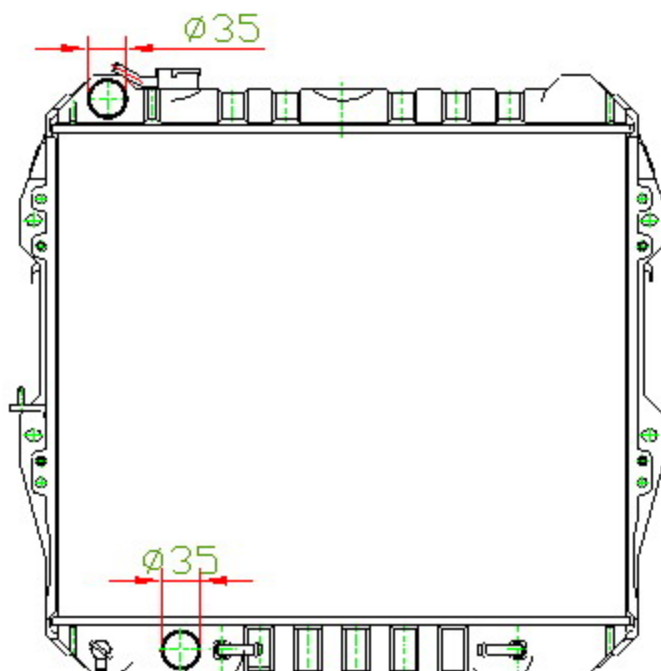

12216

CARTYPE: HILUX 2.4 (D) AT
CORE SIZE: BC 450 x 528 x 49
CORE SIZE:
OEM:

DPI:
CARTON: 65*13.7*60
TANK SIZE: 536*61
OIL COOLER:275