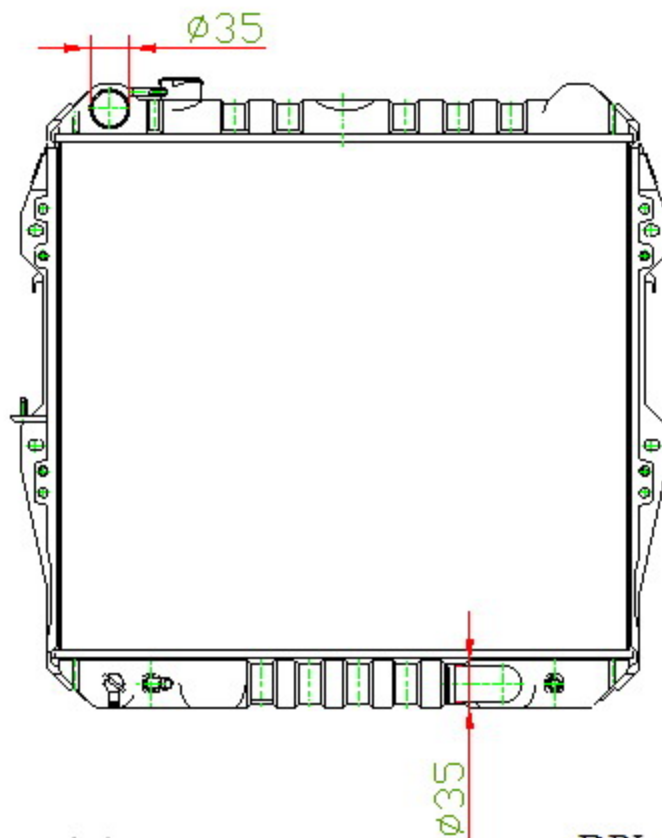

12217

CARTYPE: HILUX 2.4 (D) AT
CORE SIZE: BC 472 x 528 x 49
CORE SIZE:
OEM:

DPI:
CARTON: 65*13.7*63
TANK SIZE: 536*61
OIL COOLER:325