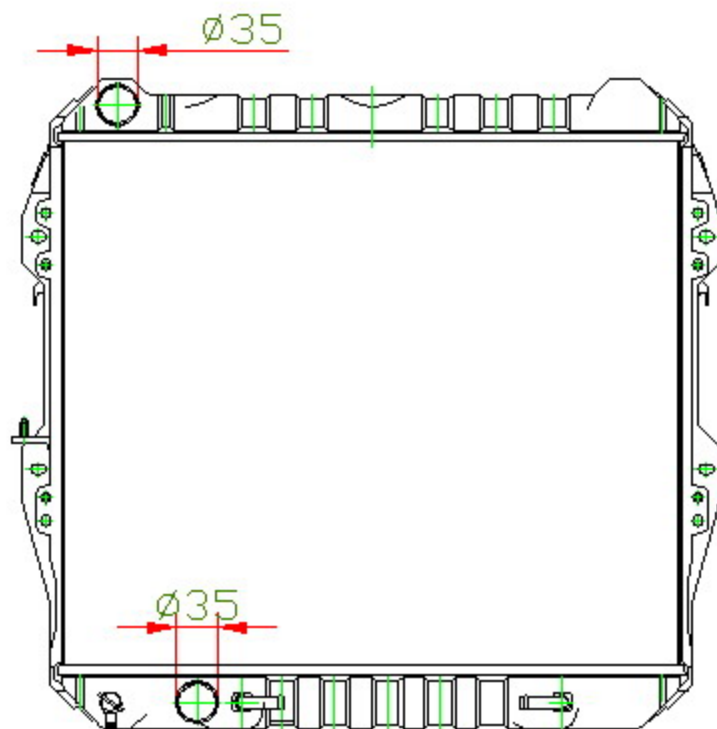

12218

CARTYPE: HILUX AT

CORE SIZE: BC 450 x 528 x 49

CORE SIZE:

OEM:

DPI:

CARTON: 65\*13.7\*60

TANK SIZE: 536\*61

OIL COOLER:275