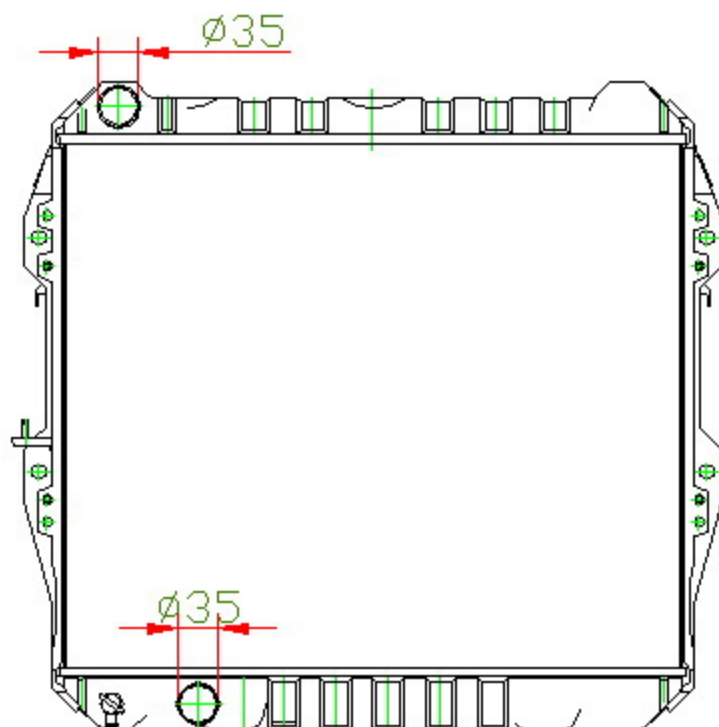

12219

CARTYPE: HILUX PICK UP MT

CORE SIZE: BC 450 x 528 x 49

CORE SIZE:

OEM: 16400-5B180

DPI:

CARTON: 65*13.7*60

TANK SIZE: 536*61