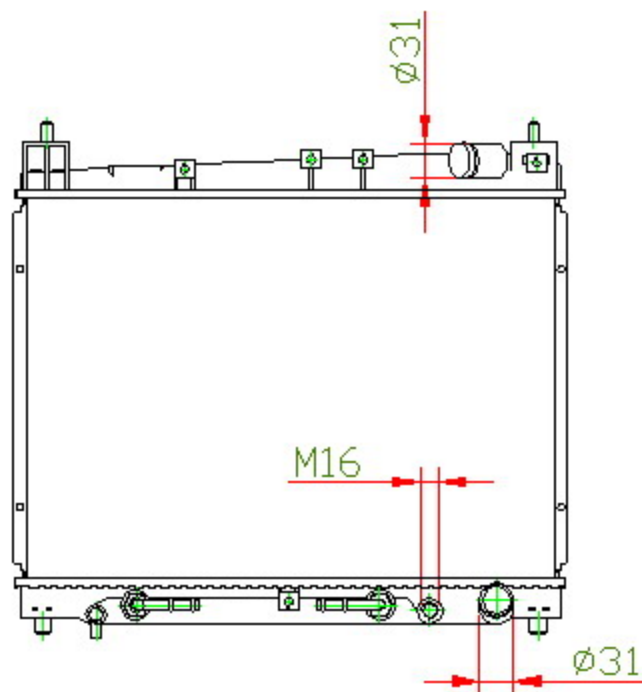

12229

CARTYPE: ECHO YARIS KAPALI AT

CORE SIZE: PA 350 x 478 x 16

CORE SIZE:

OEM: 16400-21070

DPI: 2305

CARTON: 53\*11.5\*54.8

TANK SIZE: 506\*33/40

OIL COOLER:225