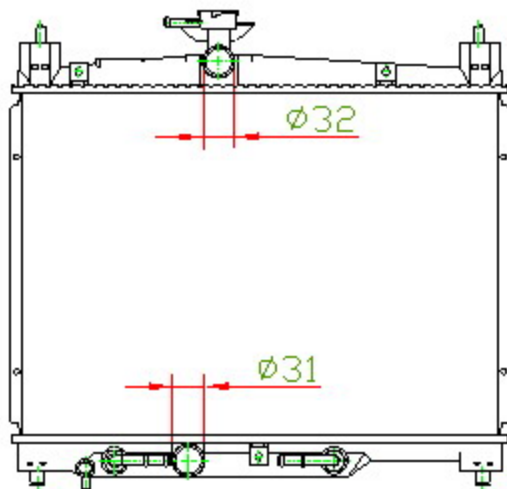

12230

CARTYPE: ECHO 1.0 YARIS KAPALI AT

CORE SIZE: PA 350 x 478 x 16

CORE SIZE:

OEM: 16400-23090 /23091

DPI:

CARTON: 53*14*56.5

TANK SIZE: 506*33/40

OIL COOLER:225