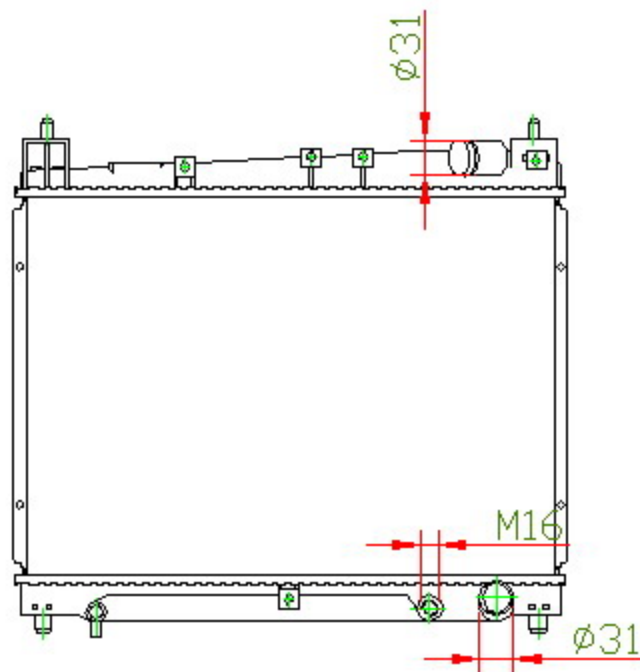

12231

CARTYPE: ECHO YARIS KAPALI MT

CORE SIZE: PA 350 x 478 x 16

CORE SIZE:

OEM: 16400-21080/21060

DPI: 2304

CARTON: 53\*11.5\*56.5

TANK SIZE: 506\*33/40