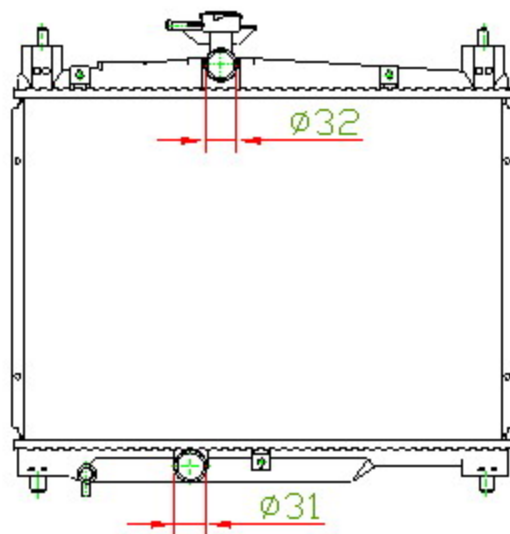

12232

CARTYPE: ECHO 1.0 YARIS KAPALI MT

CORE SIZE: PA 350 x 478 x 16

CORE SIZE:

OEM: 16400-23100/23080

DPI:

CARTON: 53*14*56.5

TANK SIZE: 506*33/40