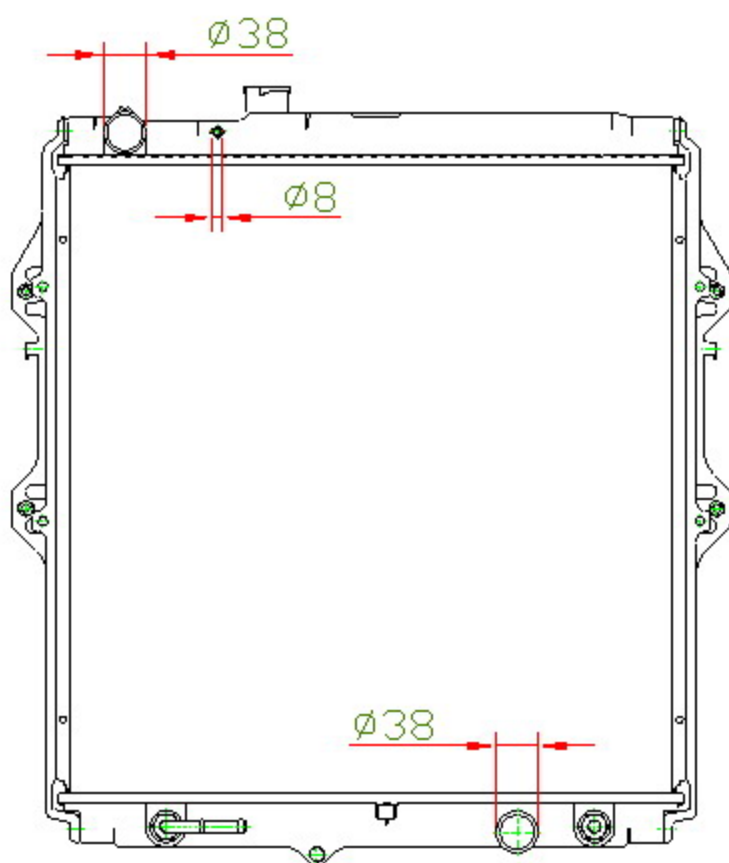

12236

CARTYPE: TOYOTA PICKUP LN167 AT

CORE SIZE: PC 550 x 528 x 32

CORE SIZE: PA 550 x 528 x 16/36

CORE SIZE: PA 550 x 518 x 26/32

OEM: 16400-5B630

DPI:

CARTON: 66.5*12.7*72

TANK SIZE: 544.5*54.5

OIL COOLER:375