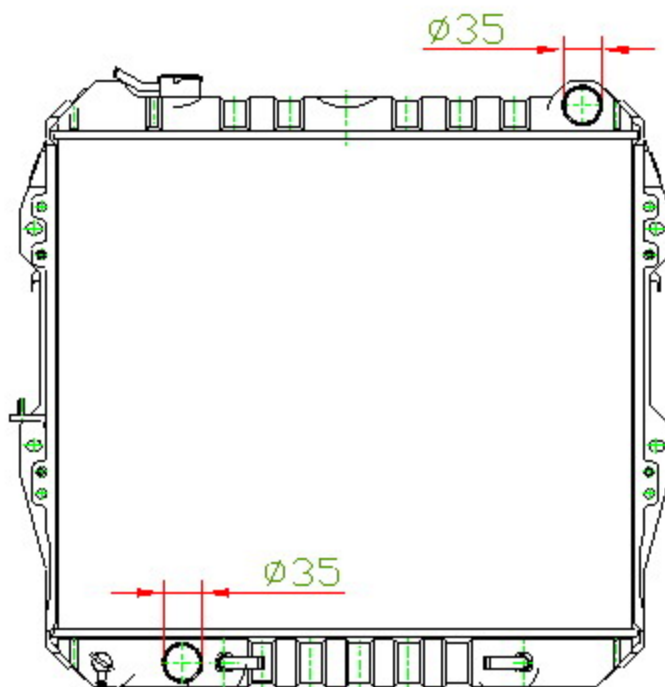

12237

CARTYPE: HILUX 2.4/ 3.0 '89 LN85 AT

CORE SIZE: BC 450x 528 x 49

CORE SIZE:

OEM: 16400-54630

DPI:

CARTON: 65*12.7*60

TANK SIZE: 536*61

OIL COOLER:275