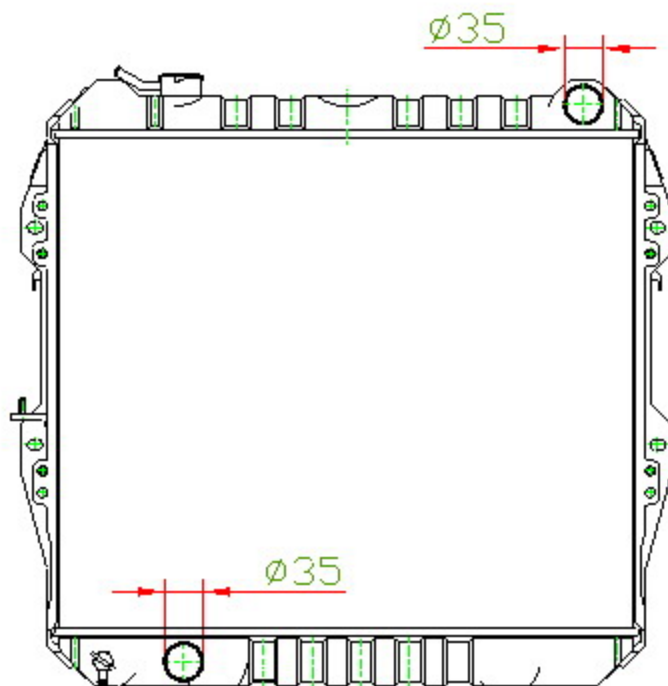

12238

CARTYPE: HILUX 2.4/ 3.0 '89 LN85 MT

CORE SIZE: BC 450x 528 x 49

CORE SIZE:

OEM: 16400-54610

DPI:

CARTON: 65*12.7*60

TANK SIZE: 536*61