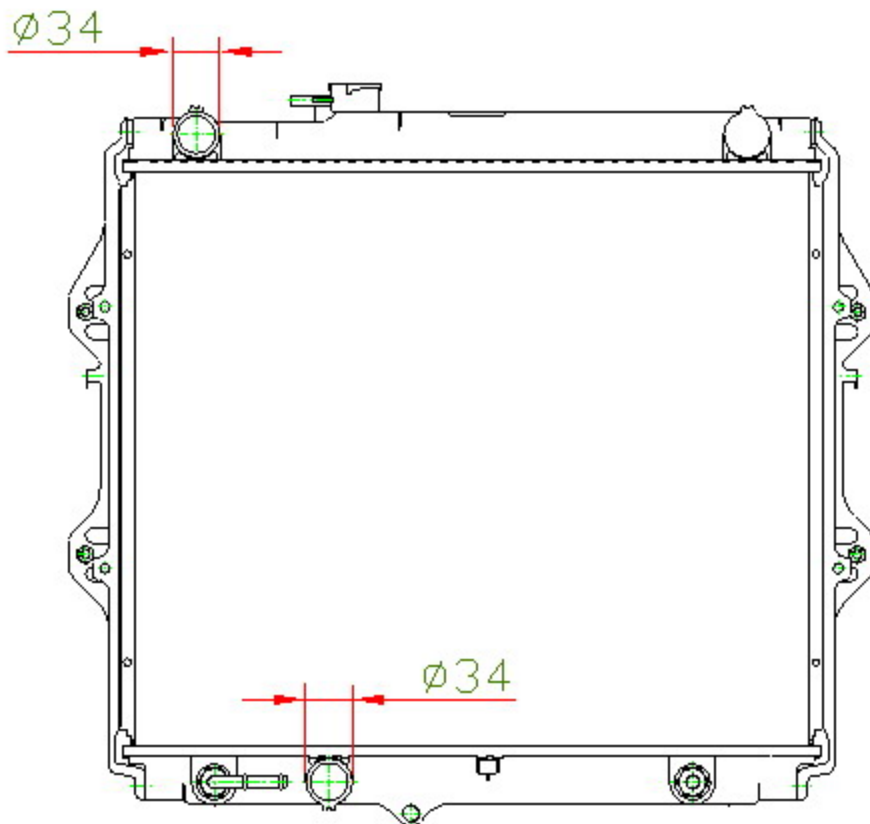

12244

CARTYPE: HILUX LN147R 3.0L '97 AT

CORE SIZE: PC 450 x 528 x 32

CORE SIZE: PA 450 x 528 x 16/36

CORE SIZE: PA 450 x 518 x 26/32

OEM:

DPI:

CARTON: 65*12.5*64.8

TANK SIZE: 544.5*54.5

OIL COOLER:375