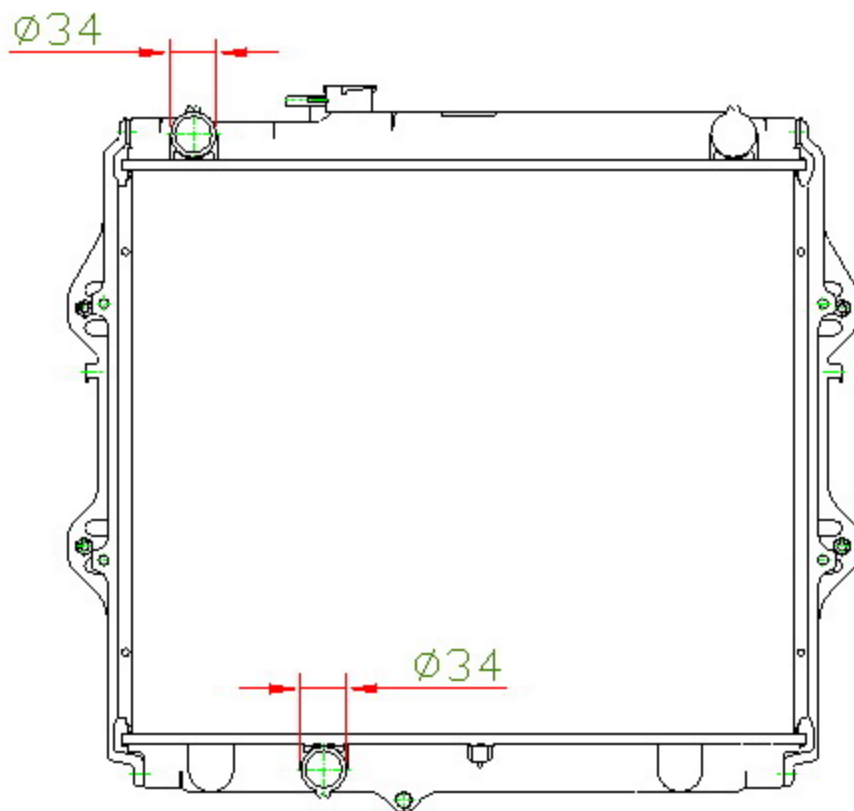

12245

CARTYPE: HILUX LN147R 3.0L '97 5L MT

CORE SIZE: PC 450 x 528 x 32

CORE SIZE: PA 450 x 528 x 16/36

CORE SIZE: PA 450 x 518 x 26/32

OEM: 16400-5B590

DPI:

CARTON: 65*12.5*64.8

TANK SIZE: 544.5*54.5

OIL COOLER: