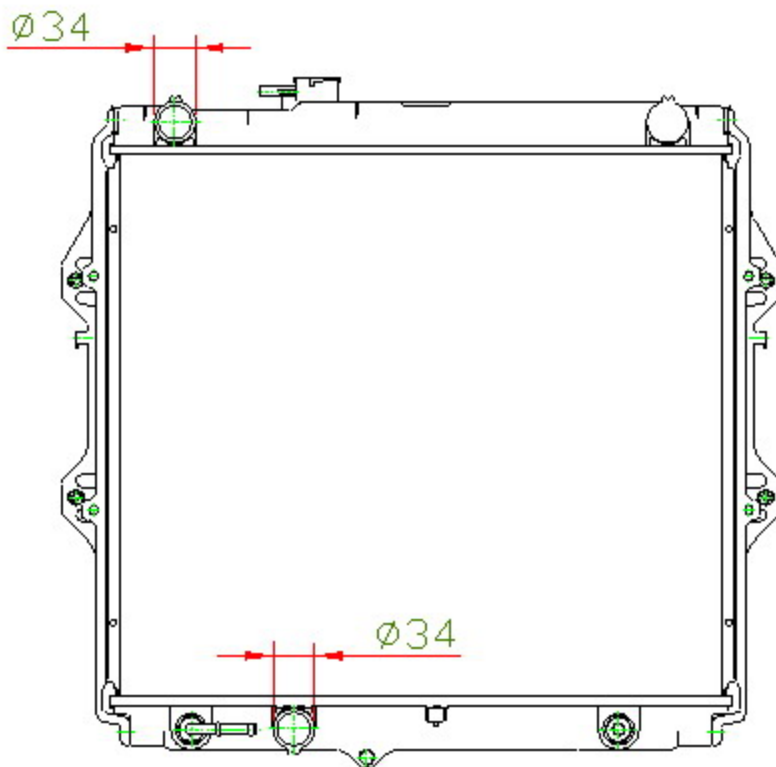

12247

CARTYPE: HILUX LN147R 3.0L '97 AT

CORE SIZE: PC 472 x 528 x 32

CORE SIZE: PA 472 x 528 x 16/36

CORE SIZE: PA 472 x 518 x 26/32

OEM:

DPI:

CARTON: 65*12.5*67

TANK SIZE: 544.5*54.5

OIL COOLER:375