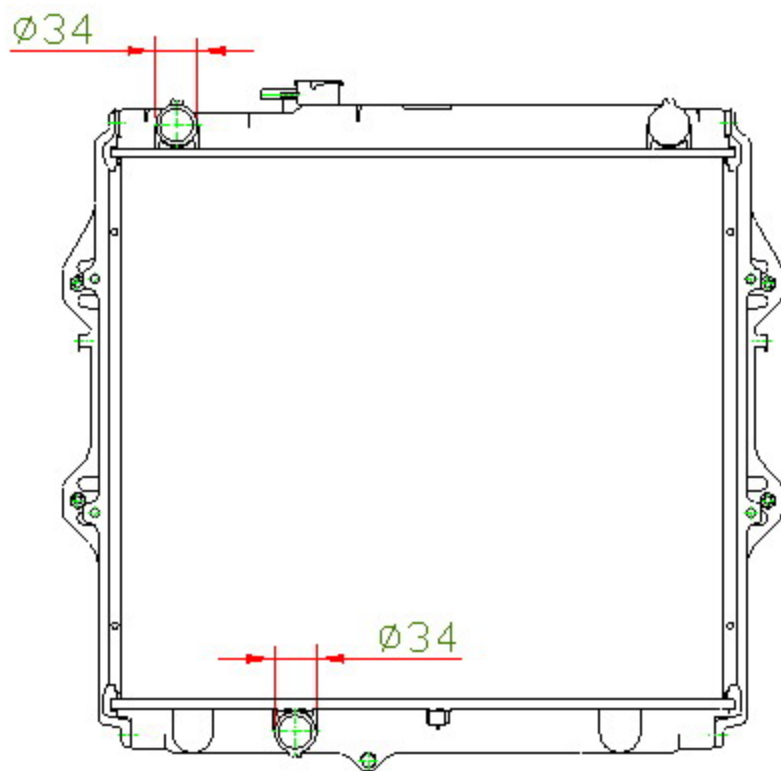

12248

CARTYPE: HILUX LN147R 3.0L '97 MT

CORE SIZE: PC 472 x 528 x 32

CORE SIZE: PA 472 x 528 x 16/36

CORE SIZE: PA 472 x 518 x 26/32

OEM:

DPI:

CARTON: 65*12.5*67

TANK SIZE: 544.5*54.5

OIL COOLER: