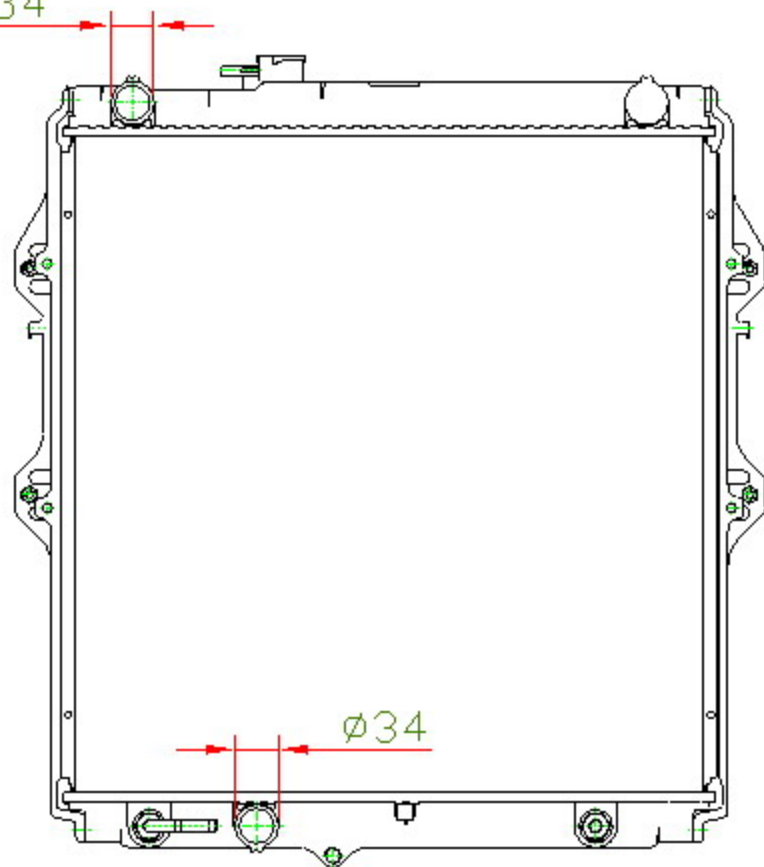

12249

Ø34

CARTYPE: KZN165R 3.0L TURBO DIESEL'99 AT DPI:

CORE SIZE: PC 550 x 528 x 32

CORE SIZE: PA 550 x 528 x 16/36

CORE SIZE: PA 550 x 518 x 26/32

OEM: 16400-5B630

CARTON: 65*12.5*74.8

TANK SIZE: 544.5*54.5

OIL COOLER:375