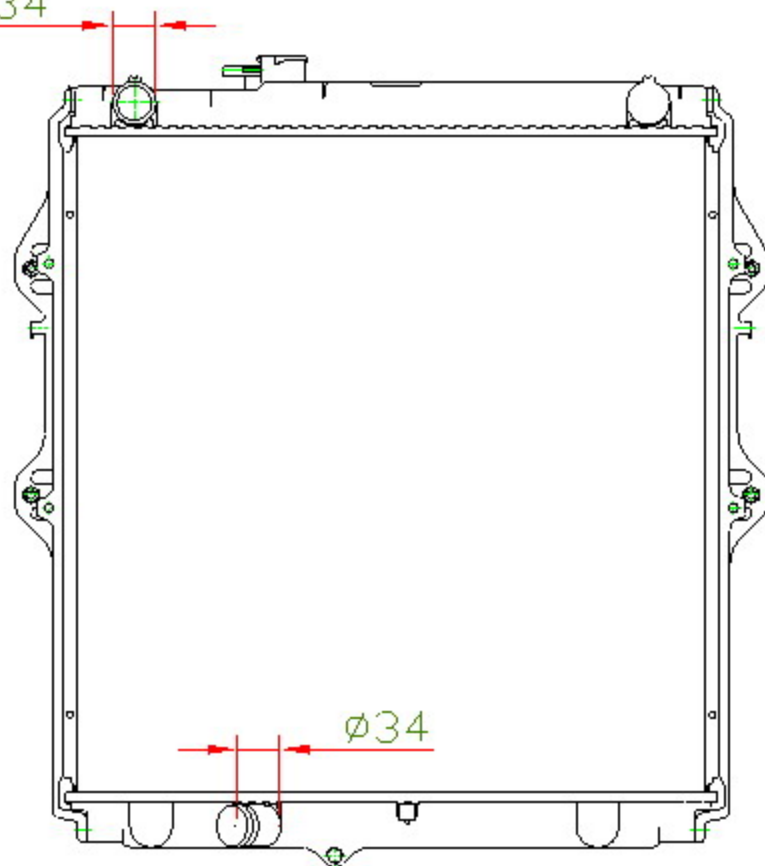

12250

Ø34

CARTYPE: KZN165R 3.0LTURBO DIESEL '99

LN167/5L MT

CORE SIZE: PC 550 x 528 x 32

CORE SIZE: PA 550 x 528 x 16/36

CORE SIZE: PA 550 x 518 x 26/32

OEM: 16400-5B610

DPI:

CARTON: 65*12.5*74.8

TANK SIZE: 544.5*54.5

OIL COOLER: