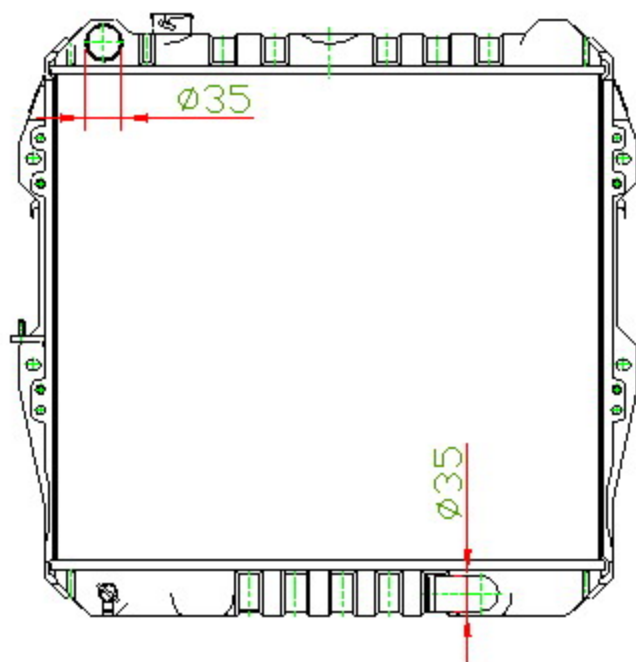

12251

CARTYPE: HILUX LN106, LN111 '88-97 MT

CORE SIZE: BC 472 x 528 x 49

CORE SIZE:

OEM:

DPI:

CARTON: 65*13.7*63

TANK SIZE: 536*61