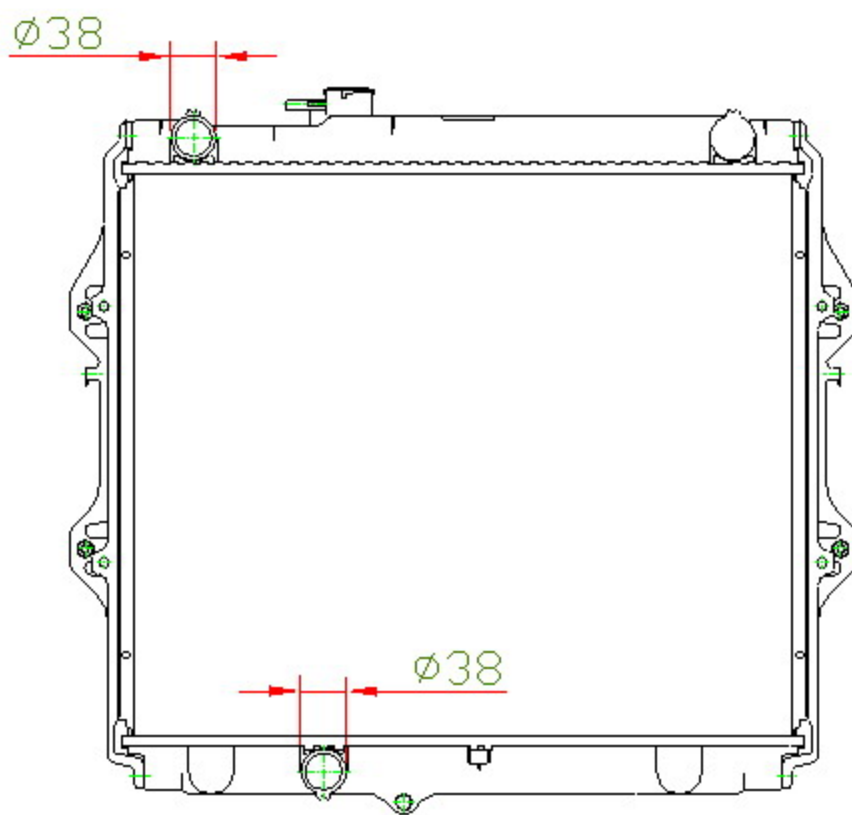

12253

CARTYPE: HILUX MT

CORE SIZE: PC 450 x 528 x 32

CORE SIZE: PA 450 x 528 x 16/36

CORE SIZE: PA 450 x 518 x 26/32

OEM:

DPI:

CARTON: 65*12.5*64.8

TANK SIZE: 544.5*54.5

OIL COOLER: