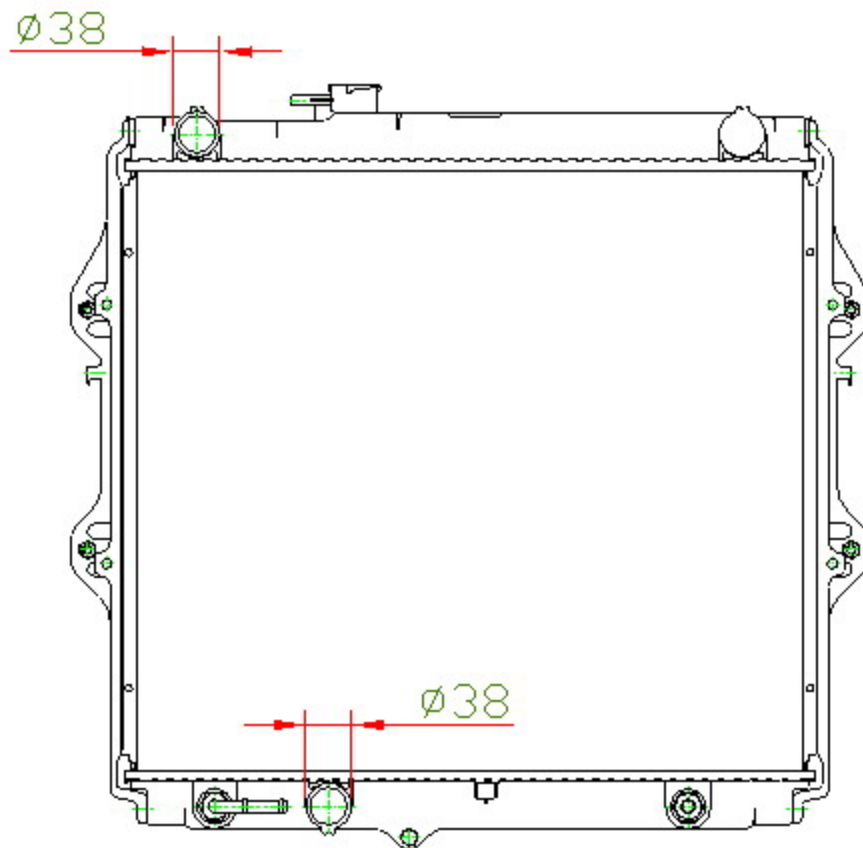

12254

CARTYPE: HILUX AT

CORE SIZE: PC 450 x 528 x 32

CORE SIZE: PA 450 x 528 x 16/36

CORE SIZE: PA 450 x 518 x 26/32

OEM:

DPI:

CARTON: 65\*12.5\*64.8

TANK SIZE: 544.5\*54.5

OIL COOLER:375