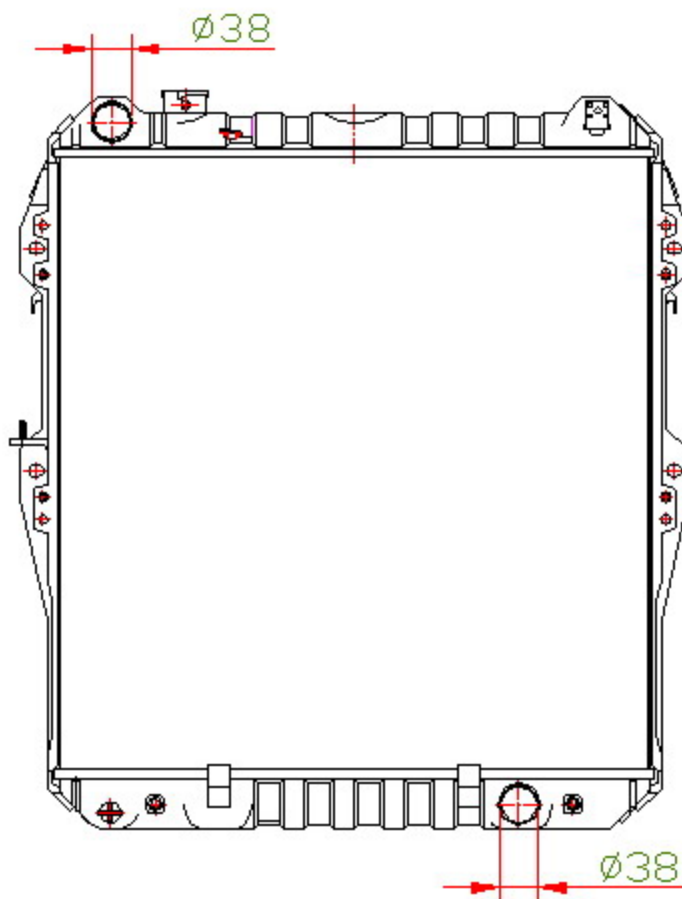

12257

CARTYPE: HILUX 4X4 '98AT
CORE SIZE: BC 550 x 528 x 37/49
CORE SIZE:
OEM:

DPI:
CARTON: 65*13.7*70
TANK SIZE: 536*61
OIL COOLER:375