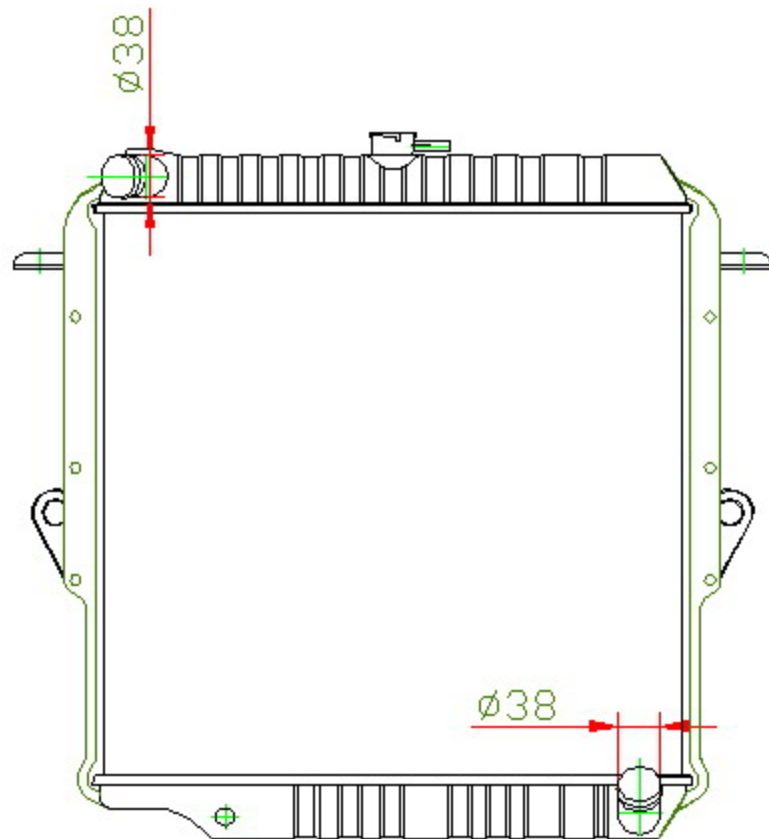

12259

CARTYPE: TOYOTA LAND CRUISER FZJ75 MT DPI:

CORE SIZE: BC 500 x 514 x 49/66

CORE SIZE:

OEM:

CARTON: 71*18.7*68

TANK SIZE: 528*74

OIL COOLER: