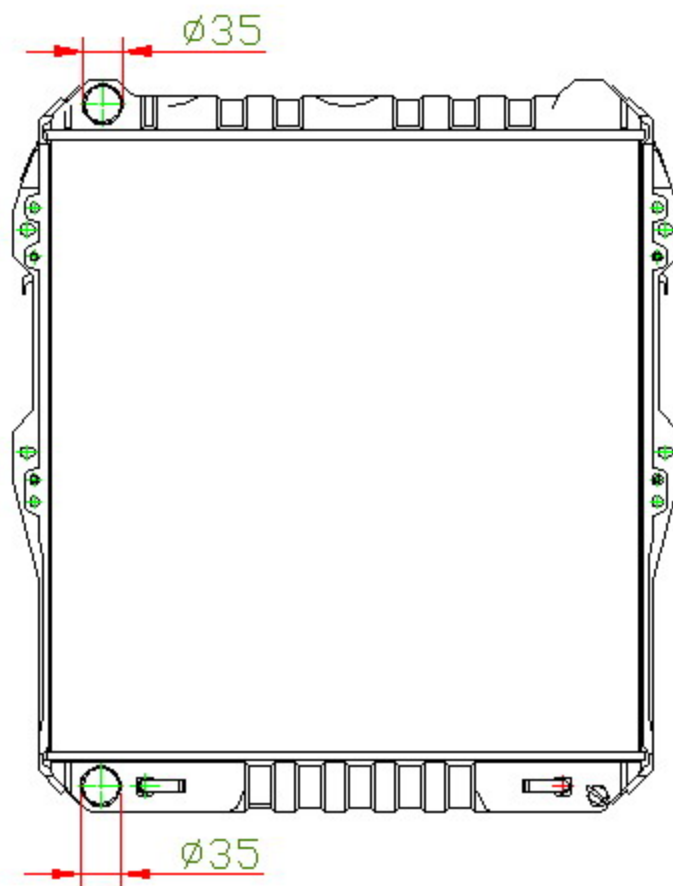

12261

CARTYPE: HILUX4x4 '98 AT
CORE SIZE: BC 550 x 528 x 49
CORE SIZE:
OEM:

DPI:
CARTON: 65*13.7*70
TANK SIZE: 536*61
OIL COOLER:325