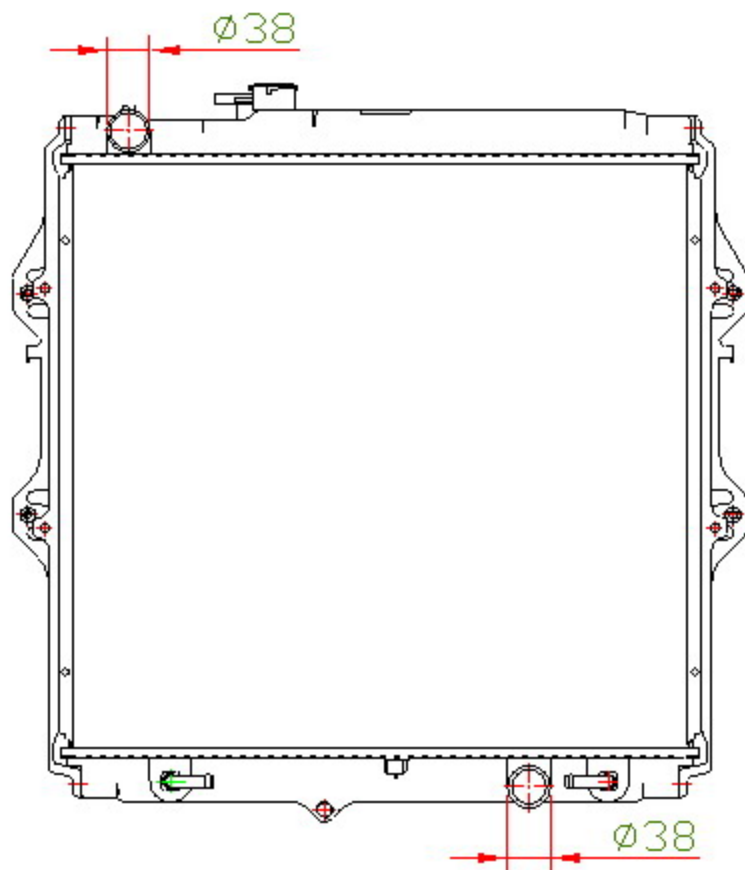

12262

CARTYPE: HILUX4x4 '02 AT

CORE SIZE: PC 500 x 528 x 32

CORE SIZE: PA 500 x 528 x 16/36

CORE SIZE: PA 500 x 518 x 26/32

OEM: 16400-30090

DPI:

CARTON: 650\*125\*70

TANK SIZE: 544.5\*54.5

OIL COOLER:375