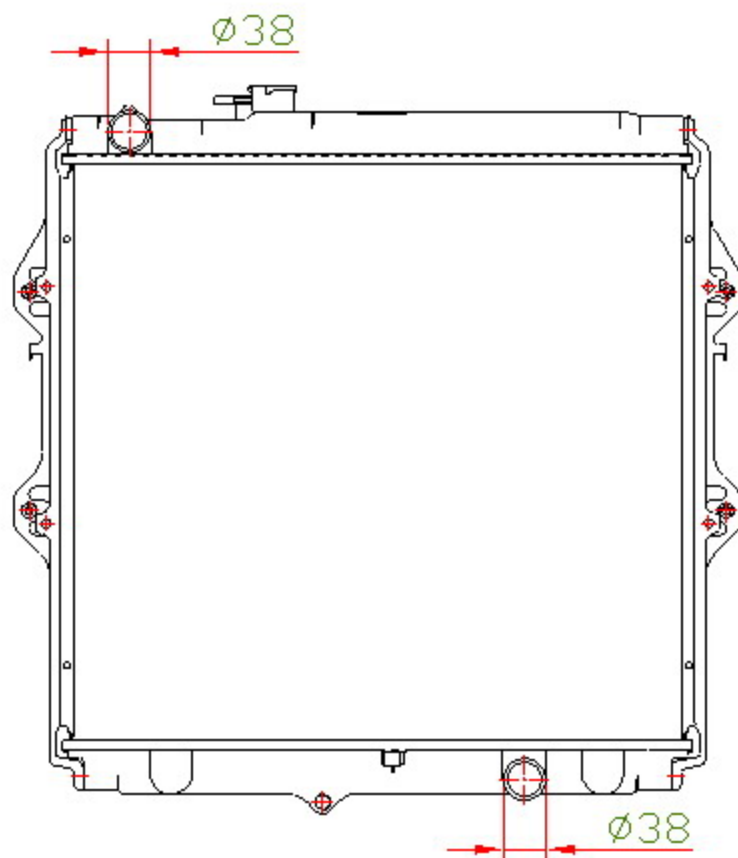

12263

CARTYPE: HILUX4x4 '02 MT

CORE SIZE: PC 500 x 528 x 32

CORE SIZE: PA 500 x 528 x 16/36

CORE SIZE: PA 500 x 518 x 26/32

OEM:

DPI:

CARTON: 65*125*72

TANK SIZE: 544.5*54.5

OIL COOLER: