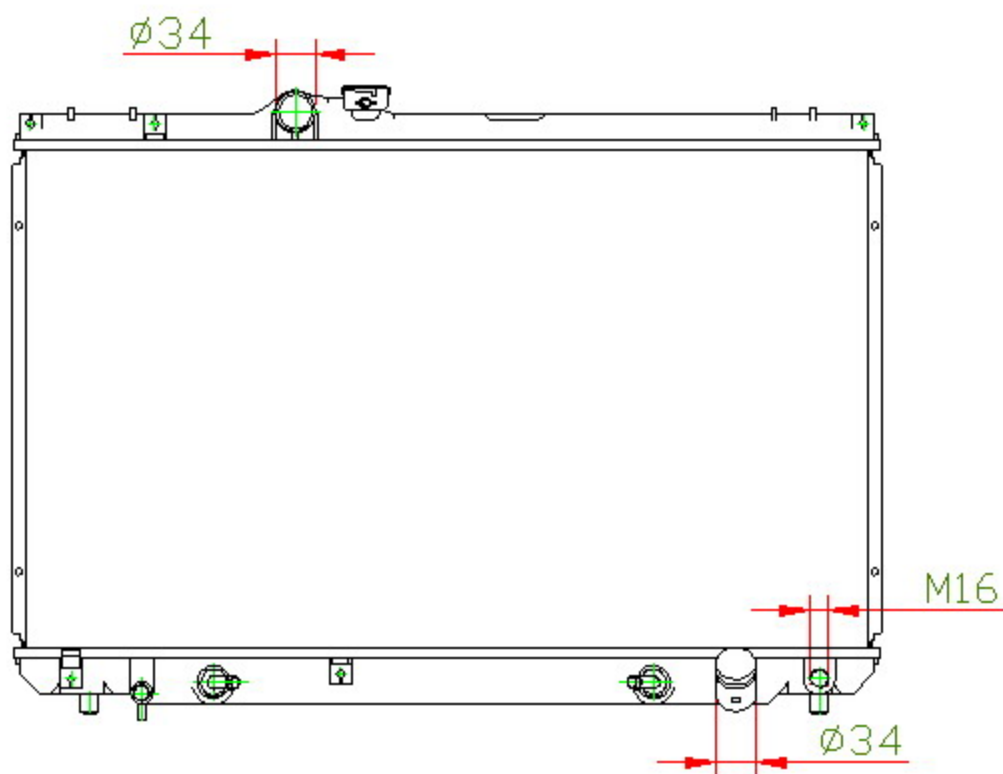

12264

CARTYPE: CROWN '98 JZS 155 AT

CORE SIZE: PC 425 x 718 x 32

CORE SIZE: PA 425 x 708 x 26

OEM: 16400-46361

DPI:

CARTON: 76*13*61

TANK SIZE: 736*47.5

OIL COOLER:325