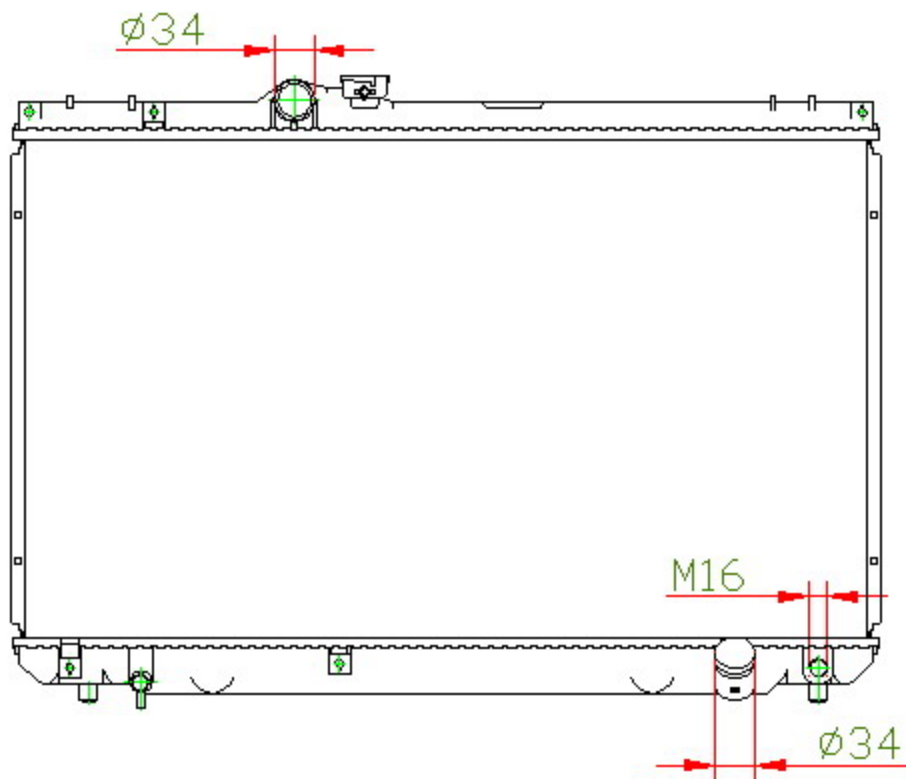

12265

CARTYPE: CROWN '98 JZS155 MT

CORE SIZE: PC 425 x 718 x 32

CORE SIZE: PA 425 x 708 x 26

OEM: 16400-46600

DPI:

CARTON: 76\*13\*61

TANK SIZE: 736\*47.5

OIL COOLER: